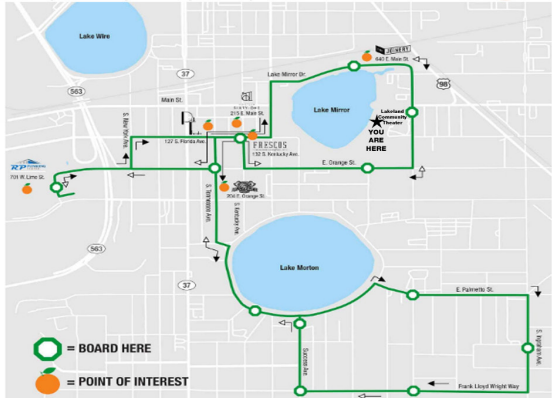

SQUEEZE INTO DOWNTOWN

HOURS OF OPERATION

Friday 4 p.m. to 11 p.m.

Saturday 8 a.m. to 3 p.m. and 4 p.m. to 11 p.m.

Service provided approximately every 12 minutes
Servicio prestado aproximadamente cada 12 minutos

The Squeeze downtown shuttle provides fast, frequent, fun and free transportation through downtown Lakeland.

Avoid parking frustrations before the show and enjoy connections to restaurants and attractions after the show.