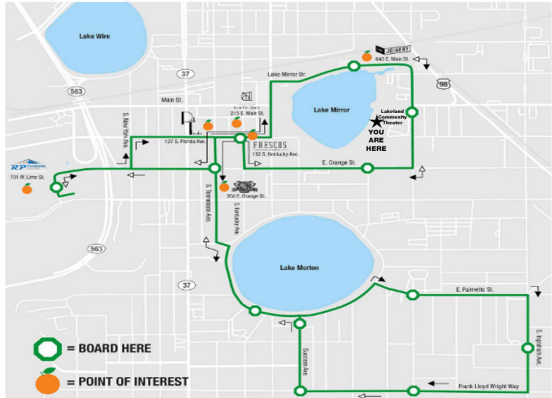

SQUEEZE INTO DOWNTOWN

HOURS OF OPERATION

Friday 4 p.m. to 11 p.m.

Saturday 8 a.m. to 3 p.m. and 4 p.m. to 11 p.m.

Service provided approximately every 12 minutes
Servicio prestado aproximadamente cada 12 minutos

The Squeeze
downtown shuttle
provides fast,
frequent, fun and
free transportation
through downtown
Lakeland.

Avoid parking
frustrations before
the show and
enjoy connections
to restaurants and
attractions after
the show.